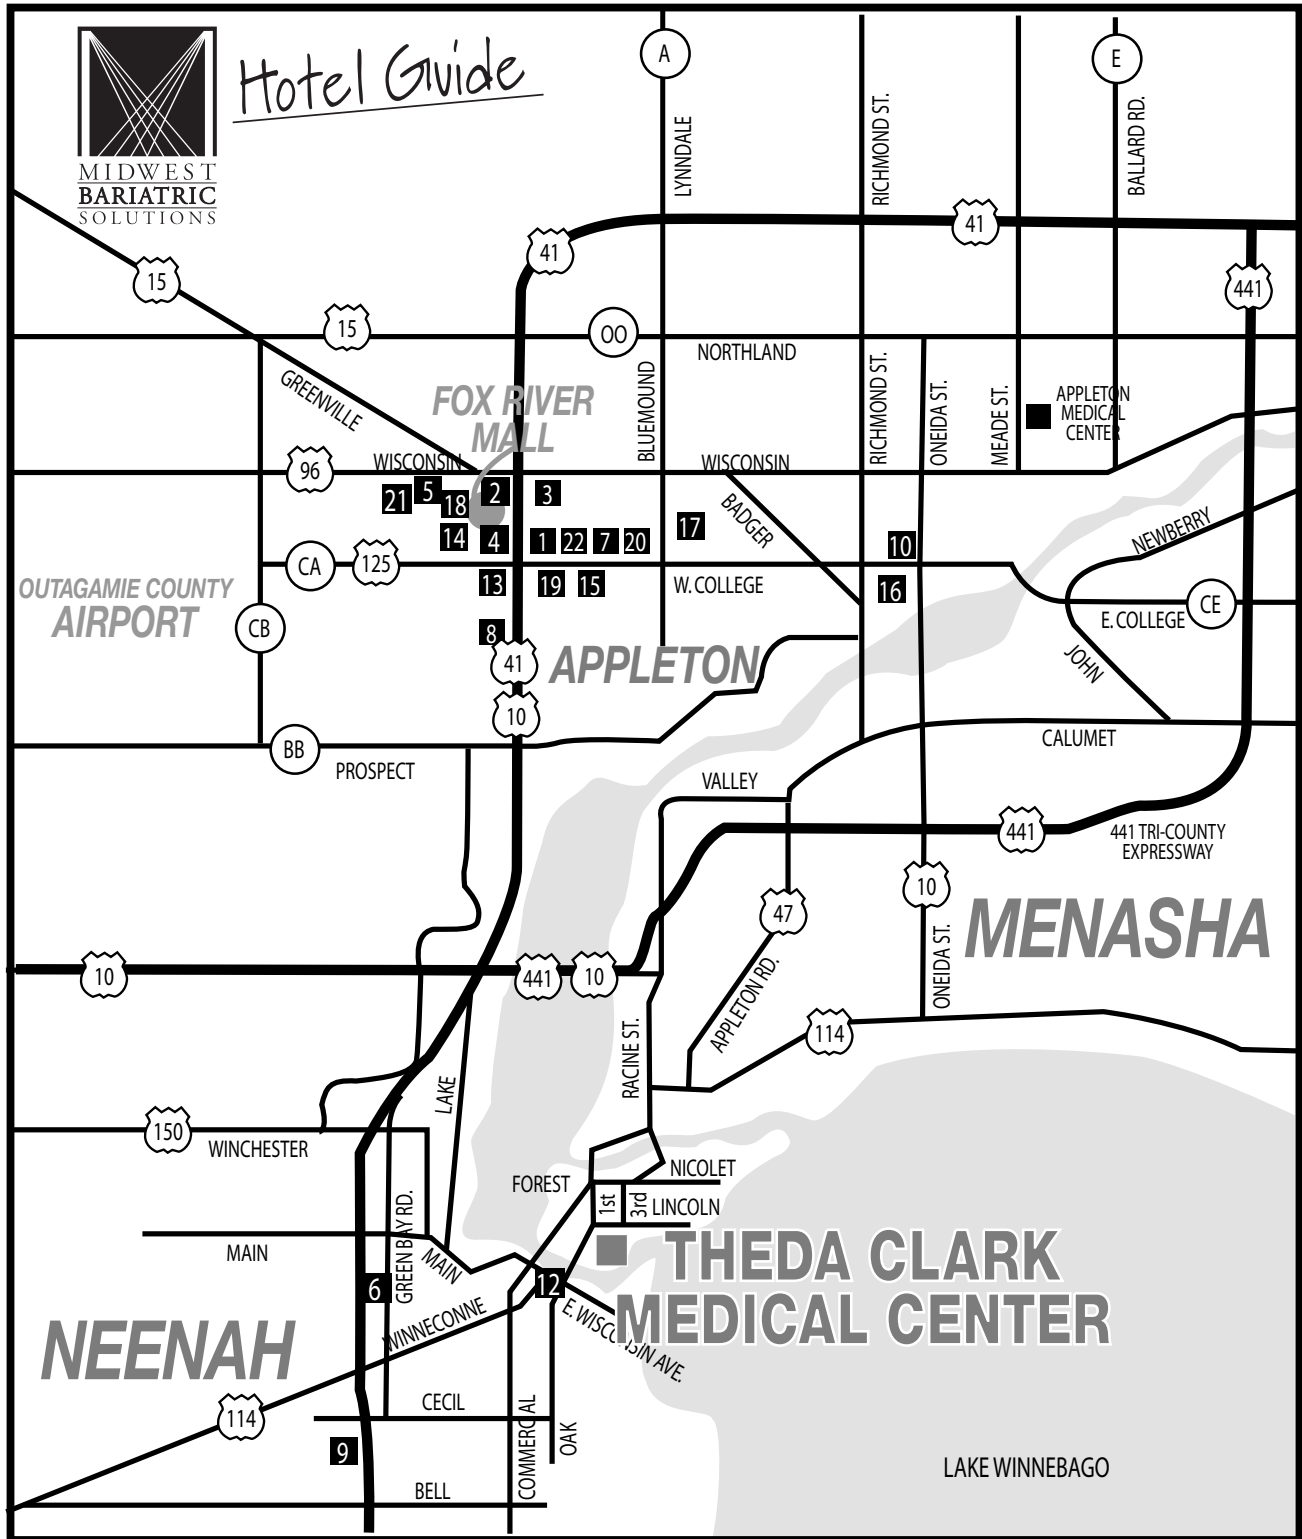

Hotel Guide

11. Hawthorn Inn & Suites (Not pictured - located 15 miles south of Neenah)

- | | | | | | | |
|---|---|--|---|---|---|--|
| 1. Budgetel Inn
3920 W. College Ave.
Appleton, WI
920-734-6070 | 4. Copper Leaf
Boutique Hotel
330 W. College Ave.
Appleton, WI
920-749-0303, 877-303-0303 | 7. Excel Inn
210 N. Westhill Blvd.
Appleton, WI
920-735-5551,
800-367-3935 | 10. Hampton Inn of Appleton
350 N. Fox River Dr.
Appleton, WI
920-954-9211,
800-426-7866 | 13. Holiday Inn Select
150 Nicolet Rd.
Appleton, WI
920-735-9955 | 17. Ramada Inn
200 N. Perkins St.
Appleton, WI
920-735-2733 | 20. Super 8 Motel
3624 W. College Ave.
Appleton, WI
920-731-0880 |
| 2. Candlewood Suites
4525 W. Wisconsin Ave.
Appleton, WI
920-739-8000 | 5. Country Inn & Suites
355 N. Fox River Dr.
Appleton, WI
920-830-3240, 800-456-4000 | 8. Extended StayAmerica
4141 Boardwalk Ct.
Appleton, WI
920-830-9596,
800-398-7829 | 11. Hawthorn Inn & Suites
3105 S. Washburn St.
Oshkosh, WI
920-313-1133,
800-527-1133 | 14. Fairfield Inn
132 Mall Dr.
Appleton, WI
920-954-0202 | 18. Residence Inn
310 Metro Dr.
Appleton, WI
920-954-0570 | 21. Wingate Inn
300 Mail Dr.
Appleton, WI
920-993-1200 |
| 3. Comfort Suites
3809 W. Wisconsin Ave.
Appleton, WI
920-730-3800, 800-517-4000 | 6. Days Inn of Fox Cities
495 S. Green Bay Rd.
Neenah, WI
920-720-9020,
800-329-7466 | 9. Fox Valley Inn
2000 Holly Rd.
Neenah, WI
920-734-9872 | 12. Holiday Inn
Neenah Riverwalk
123 E. Wisconsin Ave.
Neenah, WI 54956
920-725-8441
(Located 4 blocks from Theda Clark) | 15. Midway Hotel
3033 W. College Ave.
Appleton, WI
920-731-4141 | 19. Road Star Inn
3623 W. College Ave.
Appleton, WI
920-731-5271 | 22. Woodfield Suites
3730 W. College Ave.
Appleton, WI
920-734-7777 |